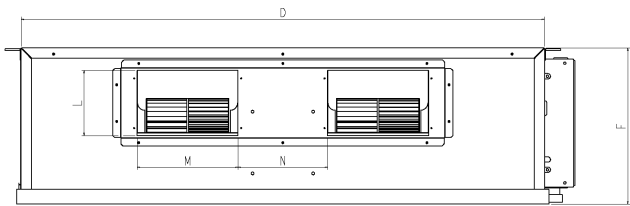

←
ARROW VIEW A

Item	Name	Description
KA	Liquid pipe connection port	Ø9.52 flared connection
KB	Gas pipe connection port	Ø15.90 flared connection
KC	Wiring connection	/
KD	Power supply connection	/
KE	Drain outlet	VP20 (OD Ø26, ID Ø20)
KF	Air filter	/
KG	Air suction side	/
KH	Air discharge side	/
KJ	Nameplate	/

Notes

1. When installing optional accessories, refer to their respective documentation.
2. The ceiling depth varies according to the documentation of the specific system.

ADEQ100-125C

Item	Name	Description
KA	Liquid pipe connection port	Ø9.52 flared connection
KB	Gas pipe connection port	Ø15.90 flared connection
KC	Wiring connection	/
KD	Power supply connection	/
KE	Drain outlet	VP20 (OD Ø26, ID Ø20)
KF	Air filter	/
KG	Air suction side	/
KH	Air discharge side	/
KJ	Nameplate	/

Notes

1. When installing optional accessories, refer to their respective documentation.
2. The ceiling depth varies according to the documentation of the specific system.

ABQ100-140C

All dimensions are in mm

Model	Dimension																
	A	B	C	D	E	F	G	H	I	J	K	L	M	N	P	Q	
ABQ100C	359	1115	1072	1033	467	378	541	256	180	306	128	170	234	234	798	982	
ABQ125C	359	1369	1326	1287	594	378	541	256	180	306	256	170	234	234	798	1236	
ABQ140C	359	1569	1526	1487	694	378	541	256	180	306	356	170	234	234	789	1436	