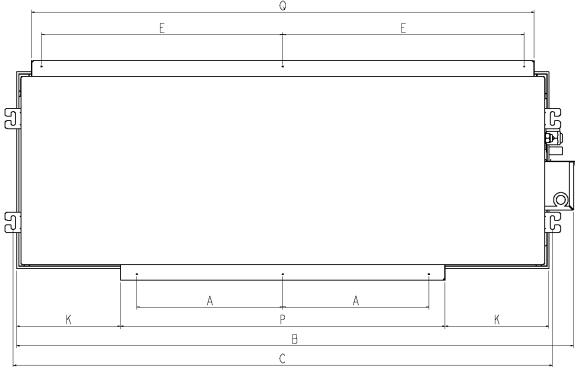

Notes

1. When installing optional accessories, refer to their respective documentation.
2. The ceiling depth varies according to the documentation of the specific system.

ADEQ100-125C

Item	Name	Description
KA	Liquid pipe connection port	Ø9.52 flared connection
KB	Gas pipe connection port	Ø15.90 flared connection
KC	Wiring connection	/
KD	Power supply connection	/
KE	Drain outlet	VP20 (OD Ø26, ID Ø20)
KF	Air filter	/
KG	Air suction side	/
KH	Air discharge side	/
KJ	Nameplate	/

Notes

1. When installing optional accessories, refer to their respective documentation.
2. The ceiling depth varies according to the documentation of the specific system.

ABQ100-140C

All dimensions are in mm

Model	Dimension																
	A	B	C	D	E	F	G	H	I	J	K	L	M	N	P	Q	
ABQ100C	359	1115	1072	1033	467	378	541	256	180	306	128	170	234	234	798	982	
ABQ125C	359	1369	1326	1287	594	378	541	256	180	306	256	170	234	234	798	1236	
ABQ140C	359	1569	1526	1487	694	378	541	256	180	306	356	170	234	234	789	1436	