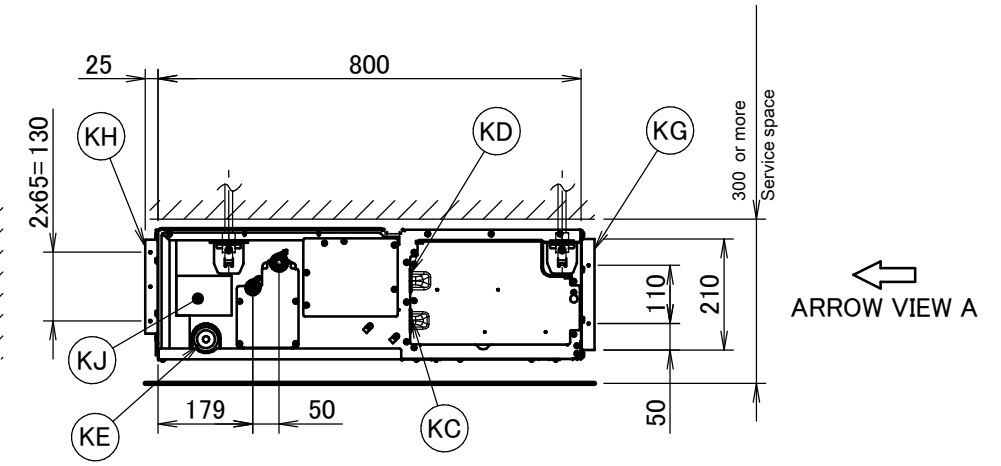

←
ARROW VIEW A

Item	Name	Description
KA	Liquid pipe connection port	Ø9.52 flared connection
KB	Gas pipe connection port	Ø15.90 flared connection
KC	Wiring connection	/
KD	Power supply connection	/
KE	Drain outlet	VP20 (OD Ø26, ID Ø20)
KF	Air filter	/
KG	Air suction side	/
KH	Air discharge side	/
KJ	Nameplate	/

Notes

1. When installing optional accessories, refer to their respective documentation.
2. The ceiling depth varies according to the documentation of the specific system.

ADEQ100-125C

Item	Name	Description
KA	Liquid pipe connection port	Ø9.52 flared connection
KB	Gas pipe connection port	Ø15.90 flared connection
KC	Wiring connection	/
KD	Power supply connection	/
KE	Drain outlet	VP20 (OD Ø26, ID Ø20)
KF	Air filter	/
KG	Air suction side	/
KH	Air discharge side	/
KJ	Nameplate	/

Notes

1. When installing optional accessories, refer to their respective documentation.
2. The ceiling depth varies according to the documentation of the specific system.

ABQ100-140C

All dimensions are in mm

Model	Dimension																
	A	B	C	D	E	F	G	H	I	J	K	L	M	N	P	Q	
ABQ100C	359	1115	1072	1033	467	378	541	256	180	306	128	170	234	234	798	982	
ABQ125C	359	1369	1326	1287	594	378	541	256	180	306	256	170	234	234	798	1236	
ABQ140C	359	1569	1526	1487	694	378	541	256	180	306	356	170	234	234	789	1436	