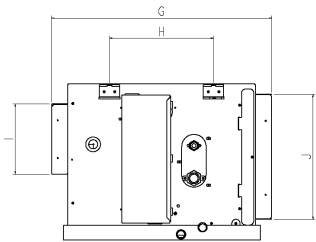

←
ARROW VIEW A

Item	Name	Description
KA	Liquid pipe connection port	Ø9.52 flared connection
KB	Gas pipe connection port	Ø15.90 flared connection
KC	Wiring connection	/
KD	Power supply connection	/
KE	Drain outlet	VP20 (OD Ø26, ID Ø20)
KF	Air filter	/
KG	Air suction side	/
KH	Air discharge side	/
KJ	Nameplate	/

Notes

1. When installing optional accessories, refer to their respective documentation.
2. The ceiling depth varies according to the documentation of the specific system.

ADEQ100-125C

Item	Name	Description
KA	Liquid pipe connection port	Ø9.52 flared connection
KB	Gas pipe connection port	Ø15.90 flared connection
KC	Wiring connection	/
KD	Power supply connection	/
KE	Drain outlet	VP20 (OD Ø26, ID Ø20)
KF	Air filter	/
KG	Air suction side	/
KH	Air discharge side	/
KJ	Nameplate	/

Notes

1. When installing optional accessories, refer to their respective documentation.
2. The ceiling depth varies according to the documentation of the specific system.

ABQ100-140C

All dimensions are in mm

Model	Dimension																
	A	B	C	D	E	F	G	H	I	J	K	L	M	N	P	Q	
ABQ100C	359	1115	1072	1033	467	378	541	256	180	306	128	170	234	234	798	982	
ABQ125C	359	1369	1326	1287	594	378	541	256	180	306	256	170	234	234	798	1236	
ABQ140C	359	1569	1526	1487	694	378	541	256	180	306	356	170	234	234	789	1436	