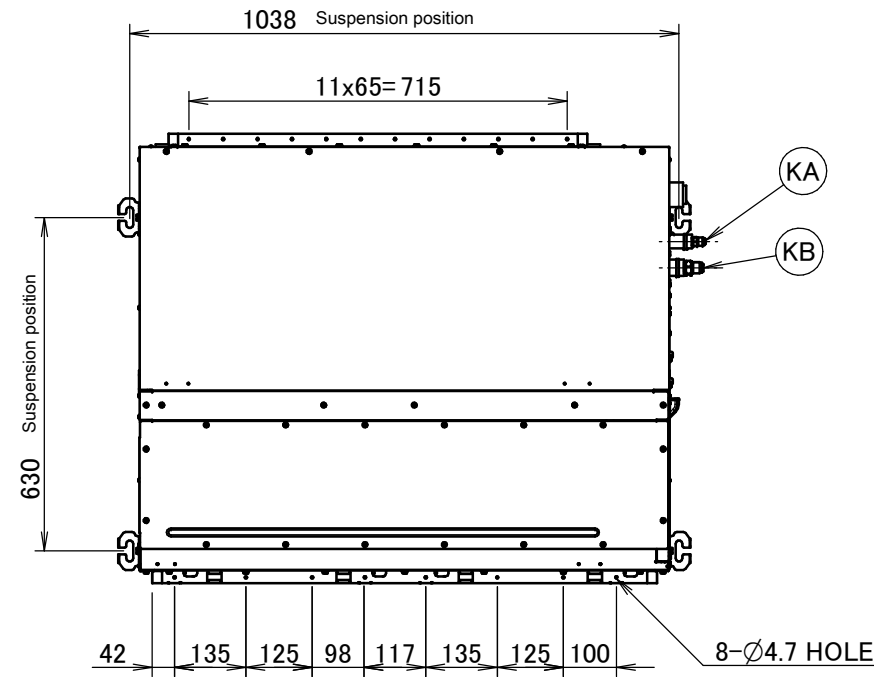

←
ARROW VIEW A

Item	Name	Description
KA	Liquid pipe connection port	Ø9.52 flared connection
KB	Gas pipe connection port	Ø15.90 flared connection
KC	Wiring connection	/
KD	Power supply connection	/
KE	Drain outlet	VP20 (OD Ø26, ID Ø20)
KF	Air filter	/
KG	Air suction side	/
KH	Air discharge side	/
KJ	Nameplate	/

Notes

1. When installing optional accessories, refer to their respective documentation.
2. The ceiling depth varies according to the documentation of the specific system.

ADEQ100-125C

Item	Name	Description
KA	Liquid pipe connection port	Ø9.52 flared connection
KB	Gas pipe connection port	Ø15.90 flared connection
KC	Wiring connection	/
KD	Power supply connection	/
KE	Drain outlet	VP20 (OD Ø26, ID Ø20)
KF	Air filter	/
KG	Air suction side	/
KH	Air discharge side	/
KJ	Nameplate	/

Notes

1. When installing optional accessories, refer to their respective documentation.
2. The ceiling depth varies according to the documentation of the specific system.

ABQ100-140C

All dimensions are in mm

Model	Dimension																
	A	B	C	D	E	F	G	H	I	J	K	L	M	N	P	Q	
ABQ100C	359	1115	1072	1033	467	378	541	256	180	306	128	170	234	234	798	982	
ABQ125C	359	1369	1326	1287	594	378	541	256	180	306	256	170	234	234	798	1236	
ABQ140C	359	1569	1526	1487	694	378	541	256	180	306	356	170	234	234	789	1436	