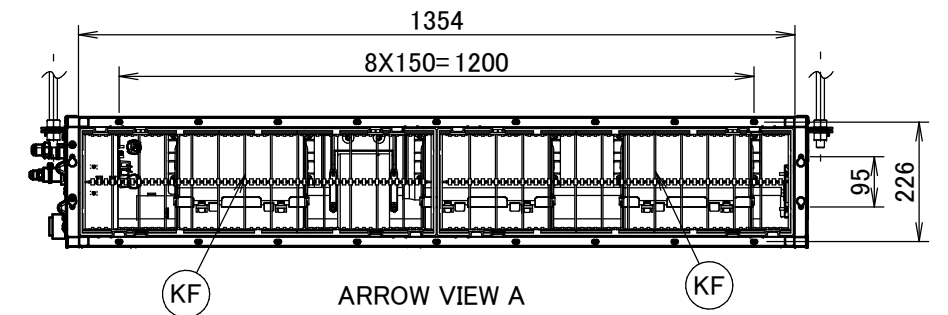

←
ARROW VIEW A

Item	Name	Description
KA	Liquid pipe connection port	Ø9.52 flared connection
KB	Gas pipe connection port	Ø15.90 flared connection
KC	Wiring connection	/
KD	Power supply connection	/
KE	Drain outlet	VP20 (OD Ø26, ID Ø20)
KF	Air filter	/
KG	Air suction side	/
KH	Air discharge side	/
KJ	Nameplate	/

Notes

1. When installing optional accessories, refer to their respective documentation.
2. The ceiling depth varies according to the documentation of the specific system.

ADEQ100-125C

Item	Name	Description
KA	Liquid pipe connection port	Ø9.52 flared connection
KB	Gas pipe connection port	Ø15.90 flared connection
KC	Wiring connection	/
KD	Power supply connection	/
KE	Drain outlet	VP20 (OD Ø26, ID Ø20)
KF	Air filter	/
KG	Air suction side	/
KH	Air discharge side	/
KJ	Nameplate	/

Notes

1. When installing optional accessories, refer to their respective documentation.
2. The ceiling depth varies according to the documentation of the specific system.

ABQ100-140C

All dimensions are in mm

Model	Dimension																
	A	B	C	D	E	F	G	H	I	J	K	L	M	N	P	Q	
ABQ100C	359	1115	1072	1033	467	378	541	256	180	306	128	170	234	234	798	982	
ABQ125C	359	1369	1326	1287	594	378	541	256	180	306	256	170	234	234	798	1236	
ABQ140C	359	1569	1526	1487	694	378	541	256	180	306	356	170	234	234	789	1436	