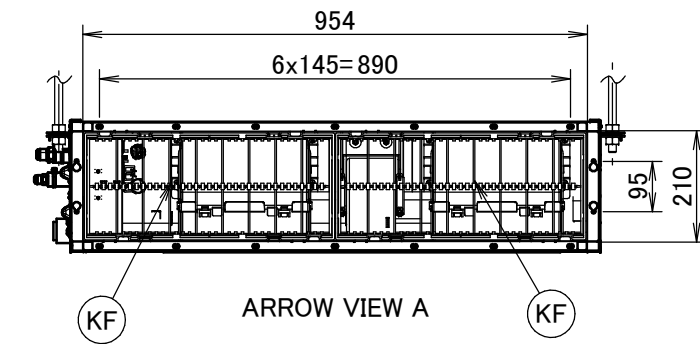

←
ARROW VIEW A

Item	Name	Description
KA	Liquid pipe connection port	Ø9.52 flared connection
KB	Gas pipe connection port	Ø15.90 flared connection
KC	Wiring connection	/
KD	Power supply connection	/
KE	Drain outlet	VP20 (OD Ø26, ID Ø20)
KF	Air filter	/
KG	Air suction side	/
KH	Air discharge side	/
KJ	Nameplate	/

Notes

1. When installing optional accessories, refer to their respective documentation.
2. The ceiling depth varies according to the documentation of the specific system.

ADEQ100-125C

Item	Name	Description
KA	Liquid pipe connection port	Ø9.52 flared connection
KB	Gas pipe connection port	Ø15.90 flared connection
KC	Wiring connection	/
KD	Power supply connection	/
KE	Drain outlet	VP20 (OD Ø26, ID Ø20)
KF	Air filter	/
KG	Air suction side	/
KH	Air discharge side	/
KJ	Nameplate	/

Notes

1. When installing optional accessories, refer to their respective documentation.
2. The ceiling depth varies according to the documentation of the specific system.

ABQ100-140C

All dimensions are in mm

Model	Dimension																
	A	B	C	D	E	F	G	H	I	J	K	L	M	N	P	Q	
ABQ100C	359	1115	1072	1033	467	378	541	256	180	306	128	170	234	234	798	982	
ABQ125C	359	1369	1326	1287	594	378	541	256	180	306	256	170	234	234	798	1236	
ABQ140C	359	1569	1526	1487	694	378	541	256	180	306	356	170	234	234	789	1436	