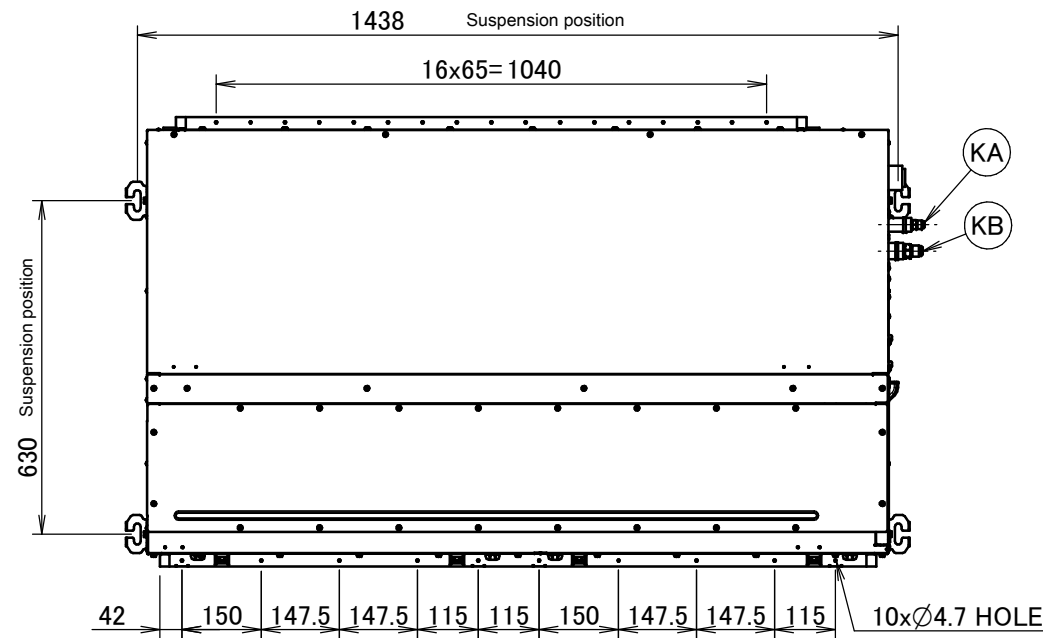

←
ARROW VIEW A

Item	Name	Description
KA	Liquid pipe connection port	Ø9.52 flared connection
KB	Gas pipe connection port	Ø15.90 flared connection
KC	Wiring connection	/
KD	Power supply connection	/
KE	Drain outlet	VP20 (OD Ø26, ID Ø20)
KF	Air filter	/
KG	Air suction side	/
KH	Air discharge side	/
KJ	Nameplate	/

Notes

1. When installing optional accessories, refer to their respective documentation.
2. The ceiling depth varies according to the documentation of the specific system.

ADEQ100-125C

Item	Name	Description
KA	Liquid pipe connection port	Ø9.52 flared connection
KB	Gas pipe connection port	Ø15.90 flared connection
KC	Wiring connection	/
KD	Power supply connection	/
KE	Drain outlet	VP20 (OD Ø26, ID Ø20)
KF	Air filter	/
KG	Air suction side	/
KH	Air discharge side	/
KJ	Nameplate	/

Notes

1. When installing optional accessories, refer to their respective documentation.
2. The ceiling depth varies according to the documentation of the specific system.

ABQ100-140C

All dimensions are in mm

Model	Dimension																
	A	B	C	D	E	F	G	H	I	J	K	L	M	N	P	Q	
ABQ100C	359	1115	1072	1033	467	378	541	256	180	306	128	170	234	234	798	982	
ABQ125C	359	1369	1326	1287	594	378	541	256	180	306	256	170	234	234	798	1236	
ABQ140C	359	1569	1526	1487	694	378	541	256	180	306	356	170	234	234	789	1436	