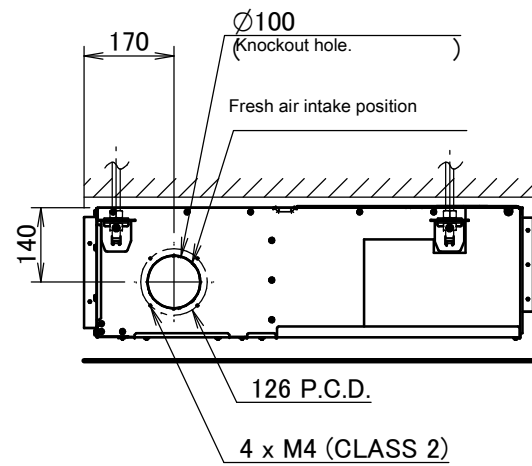

←
ARROW VIEW A

Item	Name	Description
KA	Liquid pipe connection port	Ø9.52 flared connection
KB	Gas pipe connection port	Ø15.90 flared connection
KC	Wiring connection	/
KD	Power supply connection	/
KE	Drain outlet	VP20 (OD Ø26, ID Ø20)
KF	Air filter	/
KG	Air suction side	/
KH	Air discharge side	/
KJ	Nameplate	/

Notes

1. When installing optional accessories, refer to their respective documentation.
2. The ceiling depth varies according to the documentation of the specific system.

ADEQ100-125C

Item	Name	Description
KA	Liquid pipe connection port	Ø9.52 flared connection
KB	Gas pipe connection port	Ø15.90 flared connection
KC	Wiring connection	/
KD	Power supply connection	/
KE	Drain outlet	VP20 (OD Ø26, ID Ø20)
KF	Air filter	/
KG	Air suction side	/
KH	Air discharge side	/
KJ	Nameplate	/

Notes

1. When installing optional accessories, refer to their respective documentation.
2. The ceiling depth varies according to the documentation of the specific system.

ABQ100-140C

All dimensions are in mm

Model	Dimension																
	A	B	C	D	E	F	G	H	I	J	K	L	M	N	P	Q	
ABQ100C	359	1115	1072	1033	467	378	541	256	180	306	128	170	234	234	798	982	
ABQ125C	359	1369	1326	1287	594	378	541	256	180	306	256	170	234	234	798	1236	
ABQ140C	359	1569	1526	1487	694	378	541	256	180	306	356	170	234	234	789	1436	