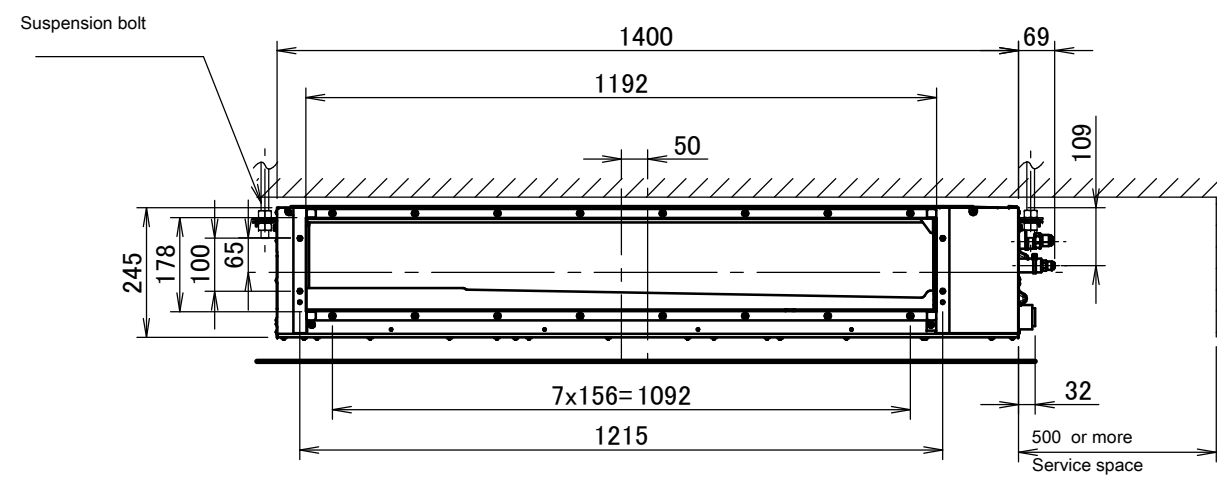

←
ARROW VIEW A

Item	Name	Description
KA	Liquid pipe connection port	Ø9.52 flared connection
KB	Gas pipe connection port	Ø15.90 flared connection
KC	Wiring connection	/
KD	Power supply connection	/
KE	Drain outlet	VP20 (OD Ø26, ID Ø20)
KF	Air filter	/
KG	Air suction side	/
KH	Air discharge side	/
KJ	Nameplate	/

Notes

1. When installing optional accessories, refer to their respective documentation.
2. The ceiling depth varies according to the documentation of the specific system.

ADEQ100-125C

Item	Name	Description
KA	Liquid pipe connection port	Ø9.52 flared connection
KB	Gas pipe connection port	Ø15.90 flared connection
KC	Wiring connection	/
KD	Power supply connection	/
KE	Drain outlet	VP20 (OD Ø26, ID Ø20)
KF	Air filter	/
KG	Air suction side	/
KH	Air discharge side	/
KJ	Nameplate	/

Notes

1. When installing optional accessories, refer to their respective documentation.
2. The ceiling depth varies according to the documentation of the specific system.

ABQ100-140C

All dimensions are in mm

Model	Dimension																
	A	B	C	D	E	F	G	H	I	J	K	L	M	N	P	Q	
ABQ100C	359	1115	1072	1033	467	378	541	256	180	306	128	170	234	234	798	982	
ABQ125C	359	1369	1326	1287	594	378	541	256	180	306	256	170	234	234	798	1236	
ABQ140C	359	1569	1526	1487	694	378	541	256	180	306	356	170	234	234	789	1436	