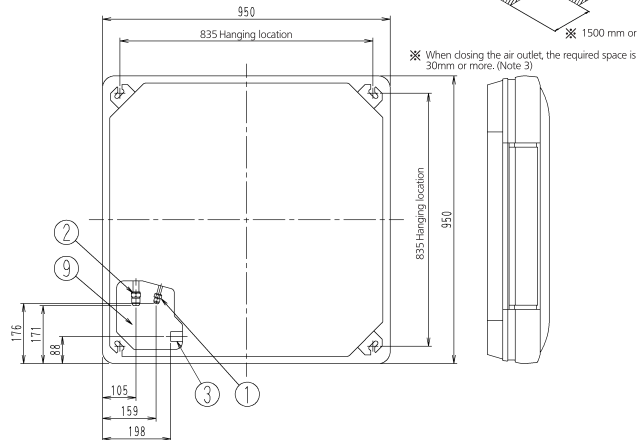

FUQ-C

Note:

1. Location for manufacture's label: On the control box lid inside suction grille.
2. This is where the signal of infrared remote controller is received. Refer to the outside drawing of infrared remote controller in detail.
3. When dosing the discharge grille (2 or 3 way discharge), direction of pipe connection will be limited, please refer to installation manual.
4. Please do not place the thing been damp and troubled under an indoor unit. When the case where humidity is 80% or more, and the drain outlet are choked up and the air filter are dirty, dew may fall.

(Unit: mm)

※ Drain piping can be raised up to 600mm from the top surface of the product