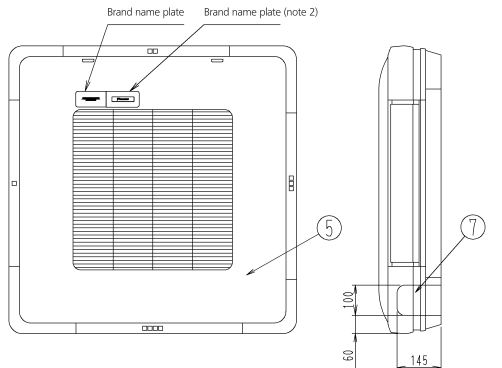

FUQ-C

Note:

1. Location for manufacture's label: On the control box lid inside suction grille.
2. This is where the signal of infrared remote controller is received. Refer to the outside drawing of infrared remote controller in detail.
3. When dosing the discharge grille (2 or 3 way discharge), direction of pipe connection will be limited, please refer to installation manual.
4. Please do not place the thing been damp and troubled under an indoor unit. When the case where humidity is 80% or more, and the drain outlet are choked up and the air filter are dirty, dew may fall.

(Unit: mm)

※ Drain piping can be raised up to 600mm from the top surface of the product