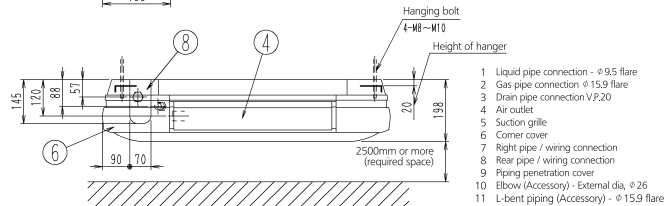

FUQ-C

Note:

1. Location for manufacture's label: On the control box lid inside suction grille.
2. This is where the signal of infrared remote controller is received. Refer to the outside drawing of infrared remote controller in detail.
3. When dosing the discharge grille (2 or 3 way discharge), direction of pipe connection will be limited, please refer to installation manual.
4. Please do not place the thing been damp and troubled under an indoor unit. When the case where humidity is 80% or more, and the drain outlet are choked up and the air filter are dirty, dew may fall.

(Unit: mm)

※ Drain piping can be raised up to 600mm from the top surface of the product