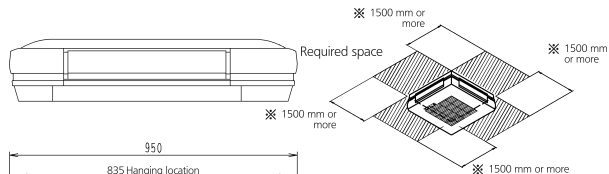

FUQ-C

Note:

1. Location for manufacture's label: On the control box lid inside suction grille.
2. This is where the signal of infrared remote controller is received. Refer to the outside drawing of infrared remote controller in detail.
3. When dosing the discharge grille (2 or 3 way discharge), direction of pipe connection will be limited, please refer to installation manual.
4. Please do not place the thing been damp and troubled under an indoor unit. When the case where humidity is 80% or more, and the drain outlet are choked up and the air filter are dirty, dew may fall.

(Unit: mm)

※ Drain piping can be raised up to 600mm from the top surface of the product