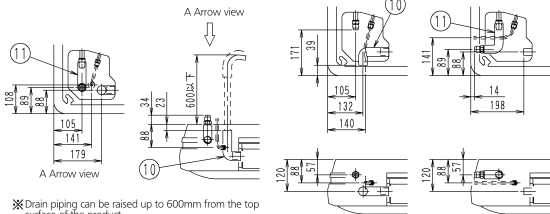

FUQ-C

Note:

1. Location for manufacture's label: On the control box lid inside suction grille.
2. This is where the signal of infrared remote controller is received. Refer to the outside drawing of infrared remote controller in detail.
3. When dosing the discharge grille (2 or 3 way discharge), direction of pipe connection will be limited, please refer to installation manual.
4. Please do not place the thing been damp and troubled under an indoor unit. When the case where humidity is 80% or more, and the drain outlet are choked up and the air filter are dirty, dew may fall.

(Unit: mm)

※ Drain piping can be raised up to 600mm from the top surface of the product