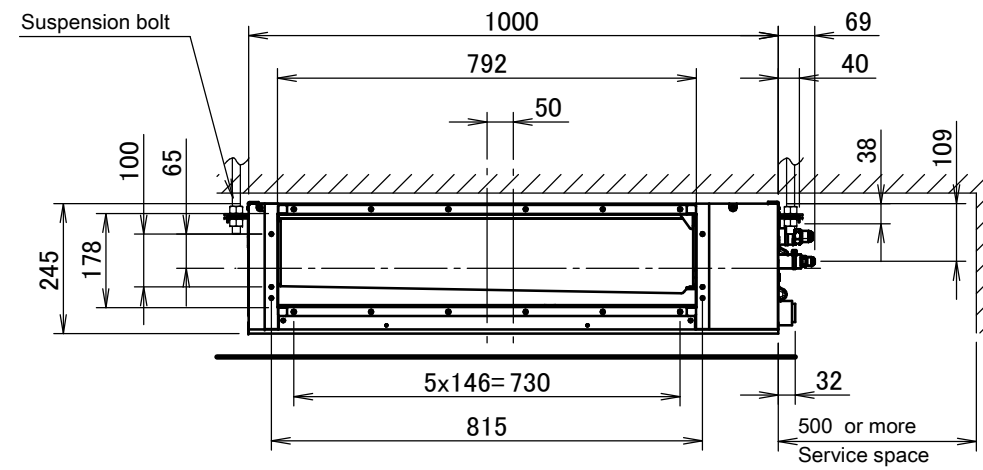

Item	Name	Description
KA	Liquid pipe connection port	Ø6.35 flared connection
KB	Gas pipe connection port	Ø9.52 flared connection
KC	Drain pipe connection	VP20 (OD Ø26, ID Ø20)
KD	Wiring connection	/
KE	Power supply connection	/
KF	Drain outlet	VP20 (OD Ø26, ID Ø20)
KG	Air filter	/
KH	Air suction side	/
KJ	Air discharge side	/
KK	Nameplate	/

Notes

1. When installing optional accessories, refer to their respective documentation.
2. The ceiling depth varies according to the documentation of the specific system.

Item	Name	Description
KA	Liquid pipe connection port	Ø6.35 flared connection
KB	Gas pipe connection port	Ø12.70 flared connection
KC	Drain pipe connection	VP20 (OD Ø26, ID Ø20)
KD	Wiring connection	/
KE	Power supply connection	/
KF	Drain outlet	VP20 (OD Ø26, ID Ø20)
KG	Air filter	/
KH	Air suction side	/
KJ	Air discharge side	/
KK	Nameplate	/

Notes

1. When installing optional accessories, refer to their respective documentation.
2. The ceiling depth varies according to the documentation of the specific system.

Item	Name	Description
KA	Liquid pipe connection port	Ø9.52 flared connection
KB	Gas pipe connection port	Ø15.90 flared connection
KC	Drain pipe connection	VP20 (OD Ø26, ID Ø20)
KD	Wiring connection	/
KE	Power supply connection	/
KF	Drain outlet	VP20 (OD Ø26, ID Ø20)
KG	Air filter	/
KH	Air suction side	/
KJ	Air discharge side	/
KK	Nameplate	/

Notes

1. When installing optional accessories, refer to their respective documentation.
2. The ceiling depth varies according to the documentation of the specific system.

FBQ100-140A

Item	Name	Description
KA	Liquid pipe connection port	Ø9.52 flared connection
KB	Gas pipe connection port	Ø15.90 flared connection
KC	Drain pipe connection	VP20 (OD Ø26, ID Ø20)
KD	Wiring connection	/
KE	Power supply connection	/
KF	Drain outlet	VP20 (OD Ø26, ID Ø20)
KG	Air filter	/
KH	Air suction side	/
KJ	Air discharge side	/
KK	Nameplate	/