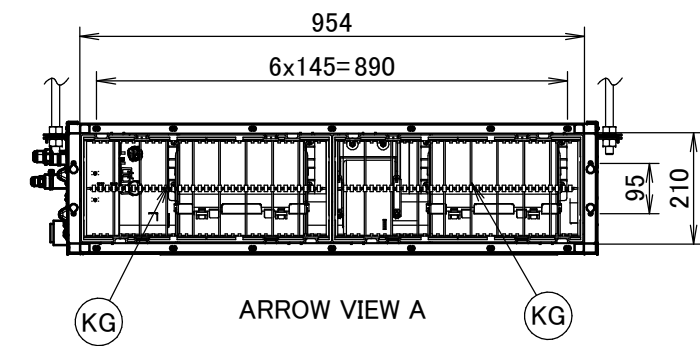

Item	Name	Description
KA	Liquid pipe connection port	Ø6.35 flared connection
KB	Gas pipe connection port	Ø9.52 flared connection
KC	Drain pipe connection	VP20 (OD Ø26, ID Ø20)
KD	Wiring connection	/
KE	Power supply connection	/
KF	Drain outlet	VP20 (OD Ø26, ID Ø20)
KG	Air filter	/
KH	Air suction side	/
KJ	Air discharge side	/
KK	Nameplate	/

Notes

1. When installing optional accessories, refer to their respective documentation.
2. The ceiling depth varies according to the documentation of the specific system.

Item	Name	Description
KA	Liquid pipe connection port	Ø6.35 flared connection
KB	Gas pipe connection port	Ø12.70 flared connection
KC	Drain pipe connection	VP20 (OD Ø26, ID Ø20)
KD	Wiring connection	/
KE	Power supply connection	/
KF	Drain outlet	VP20 (OD Ø26, ID Ø20)
KG	Air filter	/
KH	Air suction side	/
KJ	Air discharge side	/
KK	Nameplate	/

Notes

1. When installing optional accessories, refer to their respective documentation.
2. The ceiling depth varies according to the documentation of the specific system.

Item	Name	Description
KA	Liquid pipe connection port	Ø9.52 flared connection
KB	Gas pipe connection port	Ø15.90 flared connection
KC	Drain pipe connection	VP20 (OD Ø26, ID Ø20)
KD	Wiring connection	/
KE	Power supply connection	/
KF	Drain outlet	VP20 (OD Ø26, ID Ø20)
KG	Air filter	/
KH	Air suction side	/
KJ	Air discharge side	/
KK	Nameplate	/