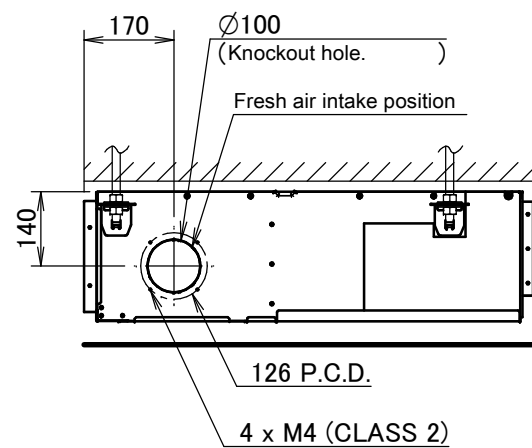

Item	Name	Description
KA	Liquid pipe connection port	Ø6.35 flared connection
KB	Gas pipe connection port	Ø9.52 flared connection
KC	Drain pipe connection	VP20 (OD Ø26, ID Ø20)
KD	Wiring connection	/
KE	Power supply connection	/
KF	Drain outlet	VP20 (OD Ø26, ID Ø20)
KG	Air filter	/
KH	Air suction side	/
KJ	Air discharge side	/
KK	Nameplate	/

Notes

1. When installing optional accessories, refer to their respective documentation.
2. The ceiling depth varies according to the documentation of the specific system.

Item	Name	Description
KA	Liquid pipe connection port	Ø6.35 flared connection
KB	Gas pipe connection port	Ø12.70 flared connection
KC	Drain pipe connection	VP20 (OD Ø26, ID Ø20)
KD	Wiring connection	/
KE	Power supply connection	/
KF	Drain outlet	VP20 (OD Ø26, ID Ø20)
KG	Air filter	/
KH	Air suction side	/
KJ	Air discharge side	/
KK	Nameplate	/

Notes

1. When installing optional accessories, refer to their respective documentation.
2. The ceiling depth varies according to the documentation of the specific system.

Item	Name	Description
KA	Liquid pipe connection port	Ø9.52 flared connection
KB	Gas pipe connection port	Ø15.90 flared connection
KC	Drain pipe connection	VP20 (OD Ø26, ID Ø20)
KD	Wiring connection	/
KE	Power supply connection	/
KF	Drain outlet	VP20 (OD Ø26, ID Ø20)
KG	Air filter	/
KH	Air suction side	/
KJ	Air discharge side	/
KK	Nameplate	/

Notes

1. When installing optional accessories, refer to their respective documentation.
2. The ceiling depth varies according to the documentation of the specific system.

FBQ100-140A

Item	Name	Description
KA	Liquid pipe connection port	Ø9.52 flared connection
KB	Gas pipe connection port	Ø15.90 flared connection
KC	Drain pipe connection	VP20 (OD Ø26, ID Ø20)
KD	Wiring connection	/
KE	Power supply connection	/
KF	Drain outlet	VP20 (OD Ø26, ID Ø20)
KG	Air filter	/
KH	Air suction side	/
KJ	Air discharge side	/
KK	Nameplate	/