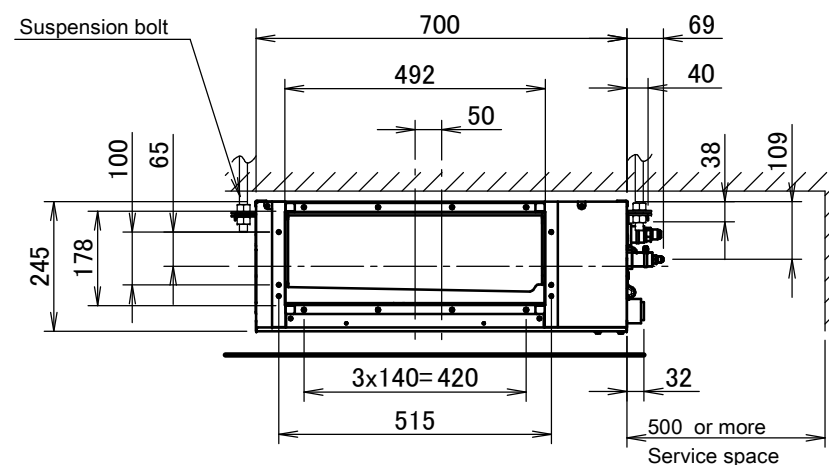

Item	Name	Description
KA	Liquid pipe connection port	Ø6.35 flared connection
KB	Gas pipe connection port	Ø9.52 flared connection
KC	Drain pipe connection	VP20 (OD Ø26, ID Ø20)
KD	Wiring connection	/
KE	Power supply connection	/
KF	Drain outlet	VP20 (OD Ø26, ID Ø20)
KG	Air filter	/
KH	Air suction side	/
KJ	Air discharge side	/
KK	Nameplate	/

Notes

1. When installing optional accessories, refer to their respective documentation.
2. The ceiling depth varies according to the documentation of the specific system.

Item	Name	Description
KA	Liquid pipe connection port	Ø6.35 flared connection
KB	Gas pipe connection port	Ø12.70 flared connection
KC	Drain pipe connection	VP20 (OD Ø26, ID Ø20)
KD	Wiring connection	/
KE	Power supply connection	/
KF	Drain outlet	VP20 (OD Ø26, ID Ø20)
KG	Air filter	/
KH	Air suction side	/
KJ	Air discharge side	/
KK	Nameplate	/

Notes

1. When installing optional accessories, refer to their respective documentation.
2. The ceiling depth varies according to the documentation of the specific system.

Item	Name	Description
KA	Liquid pipe connection port	Ø9.52 flared connection
KB	Gas pipe connection port	Ø15.90 flared connection
KC	Drain pipe connection	VP20 (OD Ø26, ID Ø20)
KD	Wiring connection	/
KE	Power supply connection	/
KF	Drain outlet	VP20 (OD Ø26, ID Ø20)
KG	Air filter	/
KH	Air suction side	/
KJ	Air discharge side	/
KK	Nameplate	/