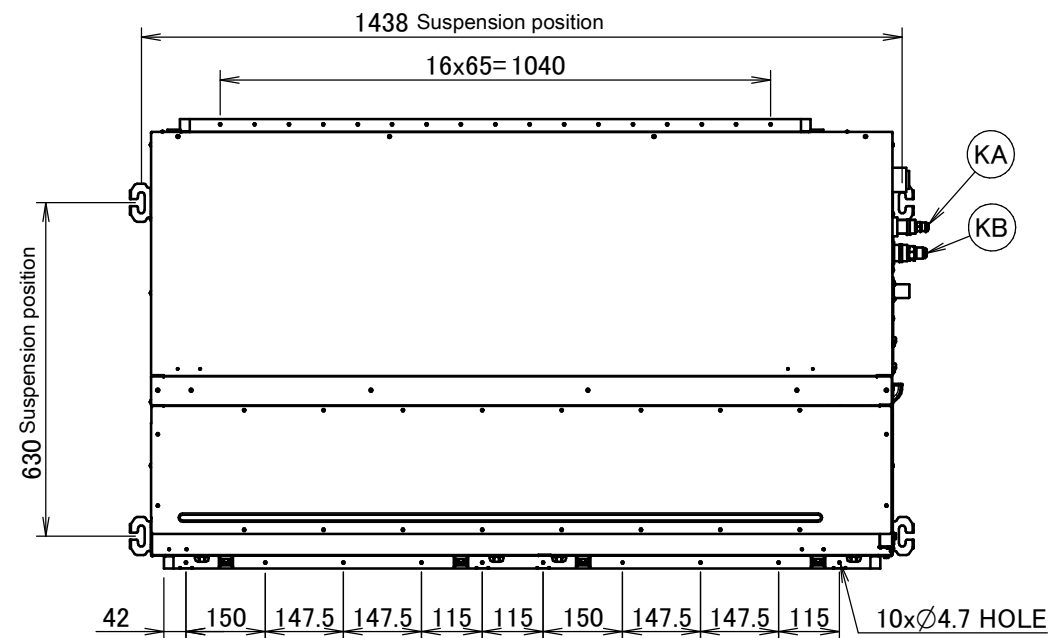

Notes

1. When installing optional accessories, refer to their respective documentation.
2. The ceiling depth varies according to the documentation of the specific system.

Item	Name	Description
KA	Liquid pipe connection port	Ø6.35 flared connection
KB	Gas pipe connection port	Ø12.70 flared connection
KC	Drain pipe connection	VP20 (OD Ø26, ID Ø20)
KD	Wiring connection	/
KE	Power supply connection	/
KF	Drain outlet	VP20 (OD Ø26, ID Ø20)
KG	Air filter	/
KH	Air suction side	/
KJ	Air discharge side	/
KK	Nameplate	/

Notes

1. When installing optional accessories, refer to their respective documentation.
2. The ceiling depth varies according to the documentation of the specific system.

Item	Name	Description
KA	Liquid pipe connection port	Ø9.52 flared connection
KB	Gas pipe connection port	Ø15.90 flared connection
KC	Drain pipe connection	VP20 (OD Ø26, ID Ø20)
KD	Wiring connection	/
KE	Power supply connection	/
KF	Drain outlet	VP20 (OD Ø26, ID Ø20)
KG	Air filter	/
KH	Air suction side	/
KJ	Air discharge side	/
KK	Nameplate	/

Notes

1. When installing optional accessories, refer to their respective documentation.
2. The ceiling depth varies according to the documentation of the specific system.

FBQ100-140A

Item	Name	Description
KA	Liquid pipe connection port	Ø9.52 flared connection
KB	Gas pipe connection port	Ø15.90 flared connection
KC	Drain pipe connection	VP20 (OD Ø26, ID Ø20)
KD	Wiring connection	/
KE	Power supply connection	/
KF	Drain outlet	VP20 (OD Ø26, ID Ø20)
KG	Air filter	/
KH	Air suction side	/
KJ	Air discharge side	/
KK	Nameplate	/