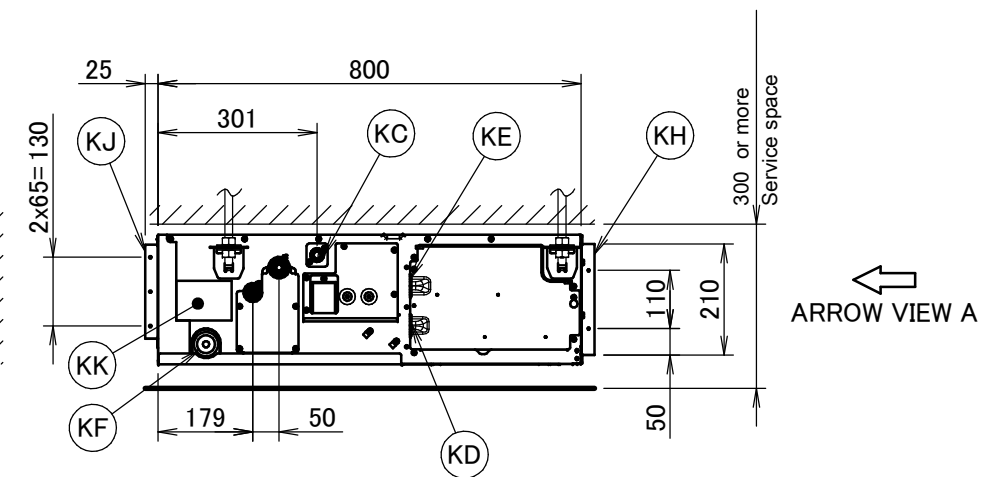

Notes

1. When installing optional accessories, refer to their respective documentation.
2. The ceiling depth varies according to the documentation of the specific system.

Item	Name	Description
KA	Liquid pipe connection port	Ø6.35 flared connection
KB	Gas pipe connection port	Ø12.70 flared connection
KC	Drain pipe connection	VP20 (OD Ø26, ID Ø20)
KD	Wiring connection	/
KE	Power supply connection	/
KF	Drain outlet	VP20 (OD Ø26, ID Ø20)
KG	Air filter	/
KH	Air suction side	/
KJ	Air discharge side	/
KK	Nameplate	/

Notes

1. When installing optional accessories, refer to their respective documentation.
2. The ceiling depth varies according to the documentation of the specific system.

Item	Name	Description
KA	Liquid pipe connection port	Ø9.52 flared connection
KB	Gas pipe connection port	Ø15.90 flared connection
KC	Drain pipe connection	VP20 (OD Ø26, ID Ø20)
KD	Wiring connection	/
KE	Power supply connection	/
KF	Drain outlet	VP20 (OD Ø26, ID Ø20)
KG	Air filter	/
KH	Air suction side	/
KJ	Air discharge side	/
KK	Nameplate	/

Notes

1. When installing optional accessories, refer to their respective documentation.
2. The ceiling depth varies according to the documentation of the specific system.

FBQ100-140A

Item	Name	Description
KA	Liquid pipe connection port	Ø9.52 flared connection
KB	Gas pipe connection port	Ø15.90 flared connection
KC	Drain pipe connection	VP20 (OD Ø26, ID Ø20)
KD	Wiring connection	/
KE	Power supply connection	/
KF	Drain outlet	VP20 (OD Ø26, ID Ø20)
KG	Air filter	/
KH	Air suction side	/
KJ	Air discharge side	/
KK	Nameplate	/