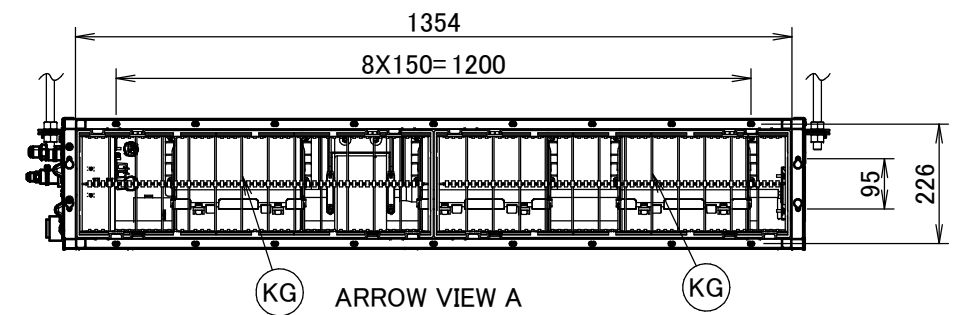

Notes

1. When installing optional accessories, refer to their respective documentation.
2. The ceiling depth varies according to the documentation of the specific system.

Item	Name	Description
KA	Liquid pipe connection port	Ø6.35 flared connection
KB	Gas pipe connection port	Ø12.70 flared connection
KC	Drain pipe connection	VP20 (OD Ø26, ID Ø20)
KD	Wiring connection	/
KE	Power supply connection	/
KF	Drain outlet	VP20 (OD Ø26, ID Ø20)
KG	Air filter	/
KH	Air suction side	/
KJ	Air discharge side	/
KK	Nameplate	/

Notes

1. When installing optional accessories, refer to their respective documentation.
2. The ceiling depth varies according to the documentation of the specific system.

Item	Name	Description
KA	Liquid pipe connection port	Ø9.52 flared connection
KB	Gas pipe connection port	Ø15.90 flared connection
KC	Drain pipe connection	VP20 (OD Ø26, ID Ø20)
KD	Wiring connection	/
KE	Power supply connection	/
KF	Drain outlet	VP20 (OD Ø26, ID Ø20)
KG	Air filter	/
KH	Air suction side	/
KJ	Air discharge side	/
KK	Nameplate	/

Notes

1. When installing optional accessories, refer to their respective documentation.
2. The ceiling depth varies according to the documentation of the specific system.

FBQ100-140A

Item	Name	Description
KA	Liquid pipe connection port	Ø9.52 flared connection
KB	Gas pipe connection port	Ø15.90 flared connection
KC	Drain pipe connection	VP20 (OD Ø26, ID Ø20)
KD	Wiring connection	/
KE	Power supply connection	/
KF	Drain outlet	VP20 (OD Ø26, ID Ø20)
KG	Air filter	/
KH	Air suction side	/
KJ	Air discharge side	/
KK	Nameplate	/