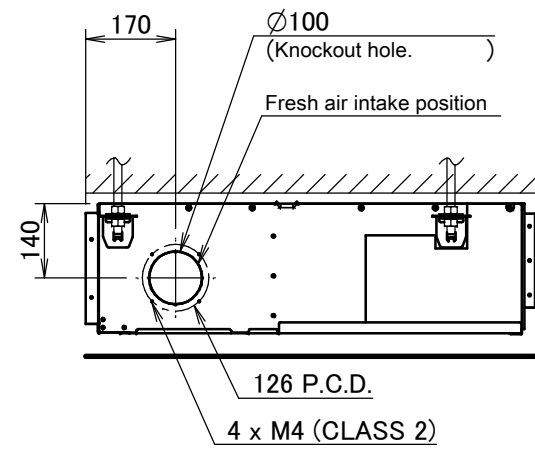

Item	Name	Description
KA	Liquid pipe connection port	Ø6.35 flared connection
KB	Gas pipe connection port	Ø9.52 flared connection
KC	Drain pipe connection	VP20 (OD Ø26, ID Ø20)
KD	Wiring connection	/
KE	Power supply connection	/
KF	Drain outlet	VP20 (OD Ø26, ID Ø20)
KG	Air filter	/
KH	Air suction side	/
KJ	Air discharge side	/
KK	Nameplate	/

Notes

1. When installing optional accessories, refer to their respective documentation.
2. The ceiling depth varies according to the documentation of the specific system.

Item	Name	Description
KA	Liquid pipe connection port	Ø6.35 flared connection
KB	Gas pipe connection port	Ø12.70 flared connection
KC	Drain pipe connection	VP20 (OD Ø26, ID Ø20)
KD	Wiring connection	/
KE	Power supply connection	/
KF	Drain outlet	VP20 (OD Ø26, ID Ø20)
KG	Air filter	/
KH	Air suction side	/
KJ	Air discharge side	/
KK	Nameplate	/

Notes

1. When installing optional accessories, refer to their respective documentation.
2. The ceiling depth varies according to the documentation of the specific system.

Item	Name	Description
KA	Liquid pipe connection port	Ø9.52 flared connection
KB	Gas pipe connection port	Ø15.90 flared connection
KC	Drain pipe connection	VP20 (OD Ø26, ID Ø20)
KD	Wiring connection	/
KE	Power supply connection	/
KF	Drain outlet	VP20 (OD Ø26, ID Ø20)
KG	Air filter	/
KH	Air suction side	/
KJ	Air discharge side	/
KK	Nameplate	/

Notes

1. When installing optional accessories, refer to their respective documentation.
2. The ceiling depth varies according to the documentation of the specific system.

FBQ100-140A

Item	Name	Description
KA	Liquid pipe connection port	Ø9.52 flared connection
KB	Gas pipe connection port	Ø15.90 flared connection
KC	Drain pipe connection	VP20 (OD Ø26, ID Ø20)
KD	Wiring connection	/
KE	Power supply connection	/
KF	Drain outlet	VP20 (OD Ø26, ID Ø20)
KG	Air filter	/
KH	Air suction side	/
KJ	Air discharge side	/
KK	Nameplate	/