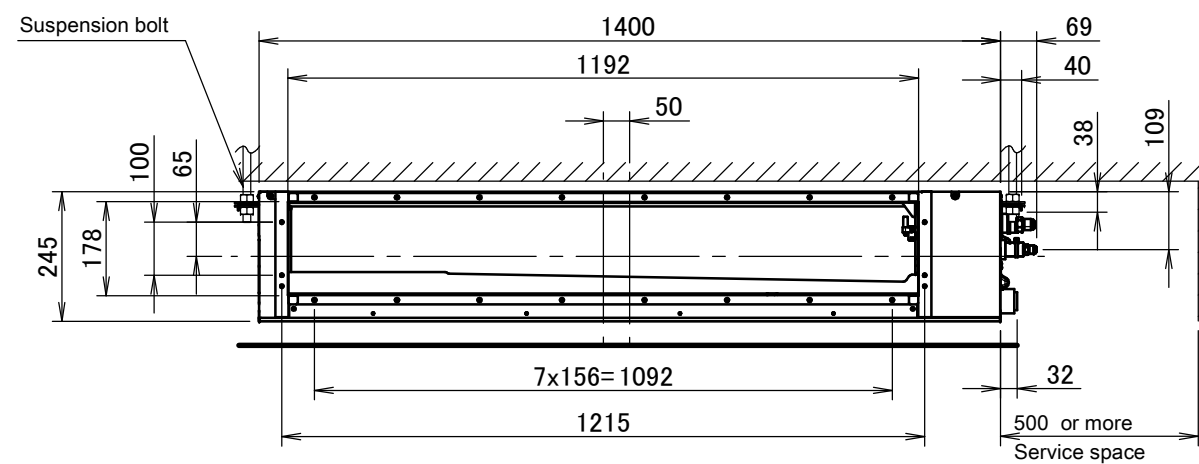

Notes

1. When installing optional accessories, refer to their respective documentation.
2. The ceiling depth varies according to the documentation of the specific system.

Item	Name	Description
KA	Liquid pipe connection port	Ø6.35 flared connection
KB	Gas pipe connection port	Ø12.70 flared connection
KC	Drain pipe connection	VP20 (OD Ø26, ID Ø20)
KD	Wiring connection	/
KE	Power supply connection	/
KF	Drain outlet	VP20 (OD Ø26, ID Ø20)
KG	Air filter	/
KH	Air suction side	/
KJ	Air discharge side	/
KK	Nameplate	/

Notes

1. When installing optional accessories, refer to their respective documentation.
2. The ceiling depth varies according to the documentation of the specific system.

Item	Name	Description
KA	Liquid pipe connection port	Ø9.52 flared connection
KB	Gas pipe connection port	Ø15.90 flared connection
KC	Drain pipe connection	VP20 (OD Ø26, ID Ø20)
KD	Wiring connection	/
KE	Power supply connection	/
KF	Drain outlet	VP20 (OD Ø26, ID Ø20)
KG	Air filter	/
KH	Air suction side	/
KJ	Air discharge side	/
KK	Nameplate	/

Notes

1. When installing optional accessories, refer to their respective documentation.
2. The ceiling depth varies according to the documentation of the specific system.

FBQ100-140A

Item	Name	Description
KA	Liquid pipe connection port	Ø9.52 flared connection
KB	Gas pipe connection port	Ø15.90 flared connection
KC	Drain pipe connection	VP20 (OD Ø26, ID Ø20)
KD	Wiring connection	/
KE	Power supply connection	/
KF	Drain outlet	VP20 (OD Ø26, ID Ø20)
KG	Air filter	/
KH	Air suction side	/
KJ	Air discharge side	/
KK	Nameplate	/