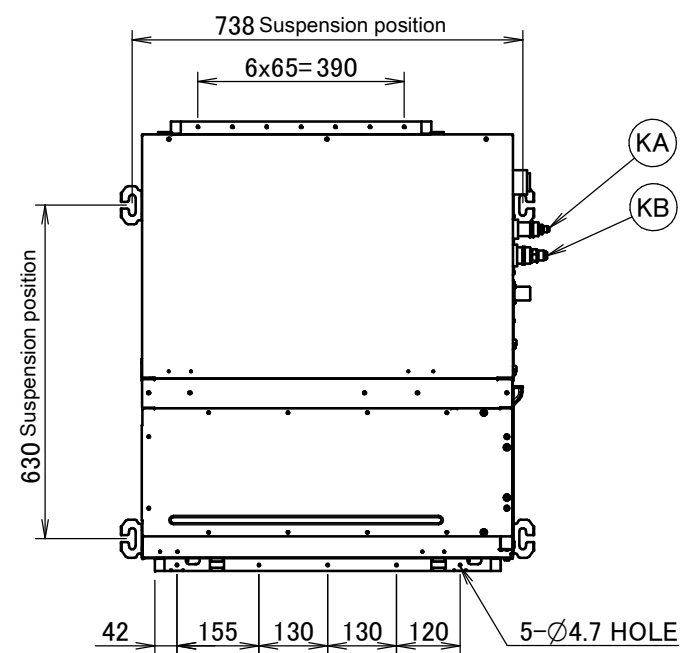

Item	Name	Description
KA	Liquid pipe connection port	Ø6.35 flared connection
KB	Gas pipe connection port	Ø9.52 flared connection
KC	Drain pipe connection	VP20 (OD Ø26, ID Ø20)
KD	Wiring connection	/
KE	Power supply connection	/
KF	Drain outlet	VP20 (OD Ø26, ID Ø20)
KG	Air filter	/
KH	Air suction side	/
KJ	Air discharge side	/
KK	Nameplate	/

Notes

1. When installing optional accessories, refer to their respective documentation.
2. The ceiling depth varies according to the documentation of the specific system.

Item	Name	Description
KA	Liquid pipe connection port	Ø6.35 flared connection
KB	Gas pipe connection port	Ø12.70 flared connection
KC	Drain pipe connection	VP20 (OD Ø26, ID Ø20)
KD	Wiring connection	/
KE	Power supply connection	/
KF	Drain outlet	VP20 (OD Ø26, ID Ø20)
KG	Air filter	/
KH	Air suction side	/
KJ	Air discharge side	/
KK	Nameplate	/

Notes

1. When installing optional accessories, refer to their respective documentation.
2. The ceiling depth varies according to the documentation of the specific system.

Item	Name	Description
KA	Liquid pipe connection port	Ø9.52 flared connection
KB	Gas pipe connection port	Ø15.90 flared connection
KC	Drain pipe connection	VP20 (OD Ø26, ID Ø20)
KD	Wiring connection	/
KE	Power supply connection	/
KF	Drain outlet	VP20 (OD Ø26, ID Ø20)
KG	Air filter	/
KH	Air suction side	/
KJ	Air discharge side	/
KK	Nameplate	/

Notes

1. When installing optional accessories, refer to their respective documentation.
2. The ceiling depth varies according to the documentation of the specific system.

FBQ100-140A

Item	Name	Description
KA	Liquid pipe connection port	Ø9.52 flared connection
KB	Gas pipe connection port	Ø15.90 flared connection
KC	Drain pipe connection	VP20 (OD Ø26, ID Ø20)
KD	Wiring connection	/
KE	Power supply connection	/
KF	Drain outlet	VP20 (OD Ø26, ID Ø20)
KG	Air filter	/
KH	Air suction side	/
KJ	Air discharge side	/
KK	Nameplate	/