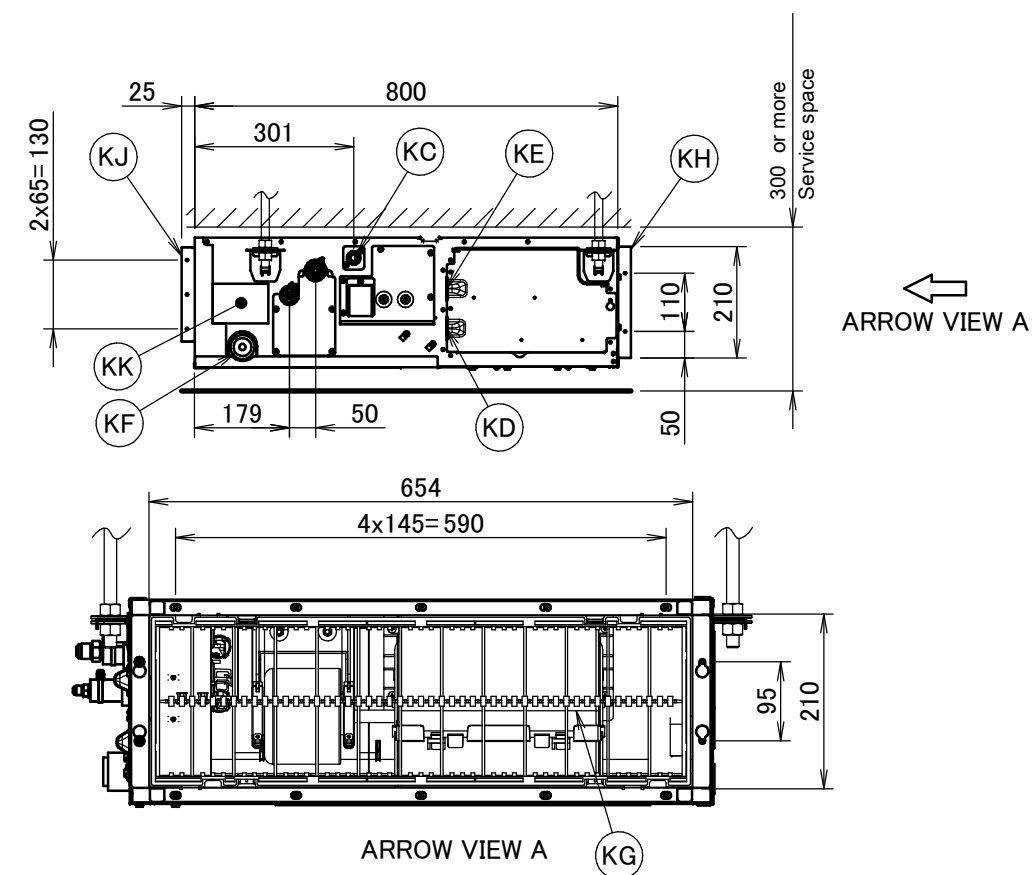

Item	Name	Description
KA	Liquid pipe connection port	Ø6.35 flared connection
KB	Gas pipe connection port	Ø9.52 flared connection
KC	Drain pipe connection	VP20 (OD Ø26, ID Ø20)
KD	Wiring connection	/
KE	Power supply connection	/
KF	Drain outlet	VP20 (OD Ø26, ID Ø20)
KG	Air filter	/
KH	Air suction side	/
KJ	Air discharge side	/
KK	Nameplate	/

Notes

1. When installing optional accessories, refer to their respective documentation.
2. The ceiling depth varies according to the documentation of the specific system.

Item	Name	Description
KA	Liquid pipe connection port	Ø6.35 flared connection
KB	Gas pipe connection port	Ø12.70 flared connection
KC	Drain pipe connection	VP20 (OD Ø26, ID Ø20)
KD	Wiring connection	/
KE	Power supply connection	/
KF	Drain outlet	VP20 (OD Ø26, ID Ø20)
KG	Air filter	/
KH	Air suction side	/
KJ	Air discharge side	/
KK	Nameplate	/

Notes

1. When installing optional accessories, refer to their respective documentation.
2. The ceiling depth varies according to the documentation of the specific system.

Item	Name	Description
KA	Liquid pipe connection port	Ø9.52 flared connection
KB	Gas pipe connection port	Ø15.90 flared connection
KC	Drain pipe connection	VP20 (OD Ø26, ID Ø20)
KD	Wiring connection	/
KE	Power supply connection	/
KF	Drain outlet	VP20 (OD Ø26, ID Ø20)
KG	Air filter	/
KH	Air suction side	/
KJ	Air discharge side	/
KK	Nameplate	/

Notes

1. When installing optional accessories, refer to their respective documentation.
2. The ceiling depth varies according to the documentation of the specific system.

FBQ100-140A

Item	Name	Description
KA	Liquid pipe connection port	Ø9.52 flared connection
KB	Gas pipe connection port	Ø15.90 flared connection
KC	Drain pipe connection	VP20 (OD Ø26, ID Ø20)
KD	Wiring connection	/
KE	Power supply connection	/
KF	Drain outlet	VP20 (OD Ø26, ID Ø20)
KG	Air filter	/
KH	Air suction side	/
KJ	Air discharge side	/
KK	Nameplate	/