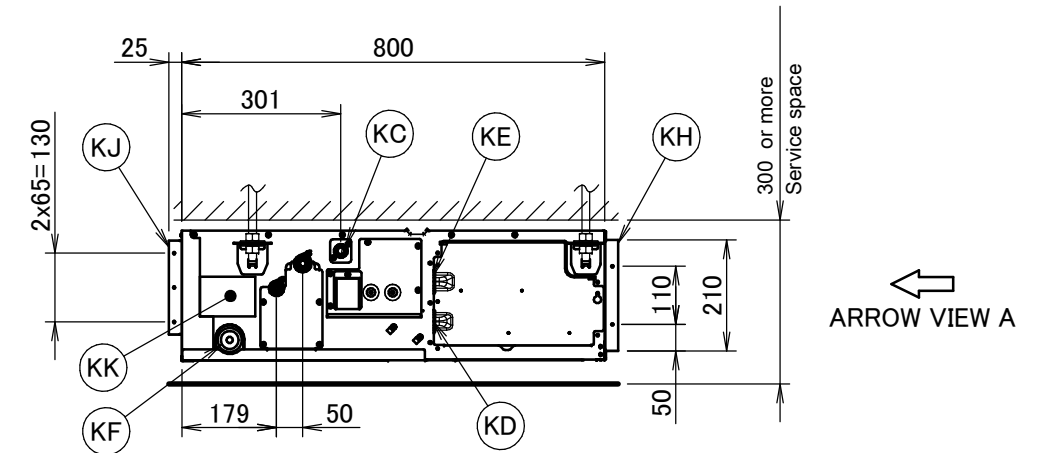

Item	Name	Description
KA	Liquid pipe connection port	Ø6.35 flared connection
KB	Gas pipe connection port	Ø9.52 flared connection
KC	Drain pipe connection	VP20 (OD Ø26, ID Ø20)
KD	Wiring connection	/
KE	Power supply connection	/
KF	Drain outlet	VP20 (OD Ø26, ID Ø20)
KG	Air filter	/
KH	Air suction side	/
KJ	Air discharge side	/
KK	Nameplate	/

Notes

1. When installing optional accessories, refer to their respective documentation.
2. The ceiling depth varies according to the documentation of the specific system.

Item	Name	Description
KA	Liquid pipe connection port	Ø6.35 flared connection
KB	Gas pipe connection port	Ø12.70 flared connection
KC	Drain pipe connection	VP20 (OD Ø26, ID Ø20)
KD	Wiring connection	/
KE	Power supply connection	/
KF	Drain outlet	VP20 (OD Ø26, ID Ø20)
KG	Air filter	/
KH	Air suction side	/
KJ	Air discharge side	/
KK	Nameplate	/

Notes

1. When installing optional accessories, refer to their respective documentation.
2. The ceiling depth varies according to the documentation of the specific system.

Item	Name	Description
KA	Liquid pipe connection port	Ø9.52 flared connection
KB	Gas pipe connection port	Ø15.90 flared connection
KC	Drain pipe connection	VP20 (OD Ø26, ID Ø20)
KD	Wiring connection	/
KE	Power supply connection	/
KF	Drain outlet	VP20 (OD Ø26, ID Ø20)
KG	Air filter	/
KH	Air suction side	/
KJ	Air discharge side	/
KK	Nameplate	/

Notes

1. When installing optional accessories, refer to their respective documentation.
2. The ceiling depth varies according to the documentation of the specific system.

FBQ100-140A

Item	Name	Description
KA	Liquid pipe connection port	Ø9.52 flared connection
KB	Gas pipe connection port	Ø15.90 flared connection
KC	Drain pipe connection	VP20 (OD Ø26, ID Ø20)
KD	Wiring connection	/
KE	Power supply connection	/
KF	Drain outlet	VP20 (OD Ø26, ID Ø20)
KG	Air filter	/
KH	Air suction side	/
KJ	Air discharge side	/
KK	Nameplate	/