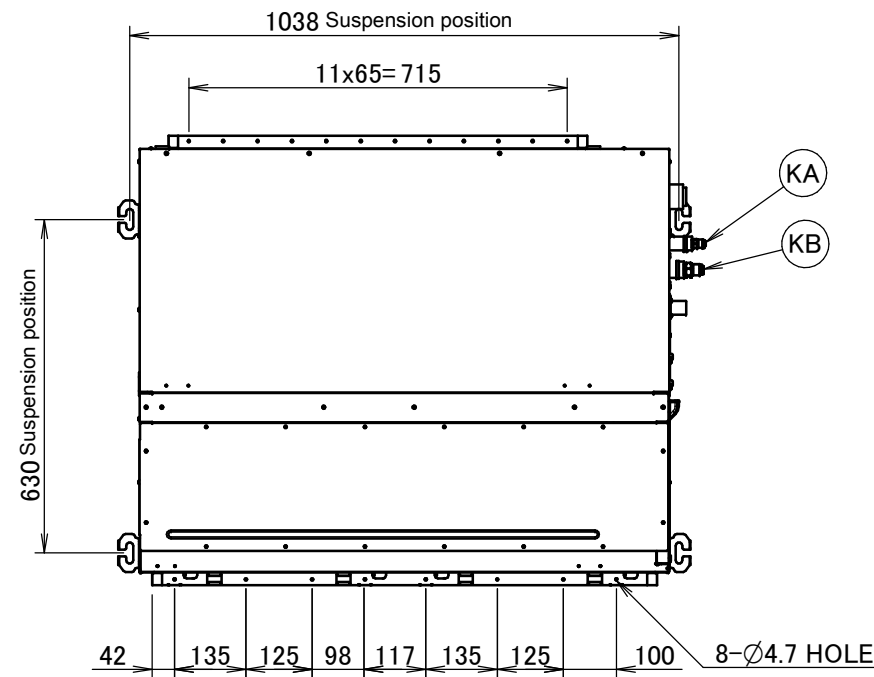

Item	Name	Description
KA	Liquid pipe connection port	Ø6.35 flared connection
KB	Gas pipe connection port	Ø9.52 flared connection
KC	Drain pipe connection	VP20 (OD Ø26, ID Ø20)
KD	Wiring connection	/
KE	Power supply connection	/
KF	Drain outlet	VP20 (OD Ø26, ID Ø20)
KG	Air filter	/
KH	Air suction side	/
KJ	Air discharge side	/
KK	Nameplate	/

Notes

1. When installing optional accessories, refer to their respective documentation.
2. The ceiling depth varies according to the documentation of the specific system.

Item	Name	Description
KA	Liquid pipe connection port	Ø6.35 flared connection
KB	Gas pipe connection port	Ø12.70 flared connection
KC	Drain pipe connection	VP20 (OD Ø26, ID Ø20)
KD	Wiring connection	/
KE	Power supply connection	/
KF	Drain outlet	VP20 (OD Ø26, ID Ø20)
KG	Air filter	/
KH	Air suction side	/
KJ	Air discharge side	/
KK	Nameplate	/

Notes

1. When installing optional accessories, refer to their respective documentation.
2. The ceiling depth varies according to the documentation of the specific system.

Item	Name	Description
KA	Liquid pipe connection port	Ø9.52 flared connection
KB	Gas pipe connection port	Ø15.90 flared connection
KC	Drain pipe connection	VP20 (OD Ø26, ID Ø20)
KD	Wiring connection	/
KE	Power supply connection	/
KF	Drain outlet	VP20 (OD Ø26, ID Ø20)
KG	Air filter	/
KH	Air suction side	/
KJ	Air discharge side	/
KK	Nameplate	/