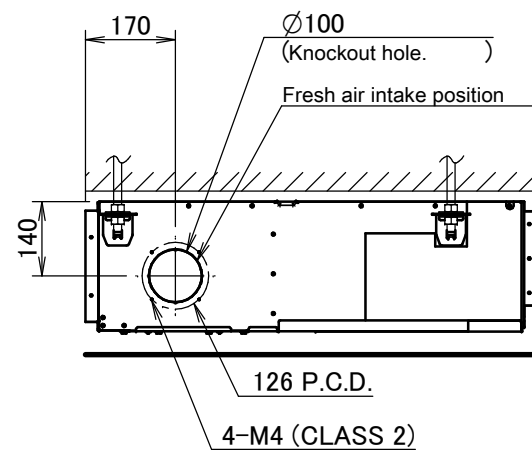

Item	Name	Description
KA	Liquid pipe connection port	Ø6.35 flared connection
KB	Gas pipe connection port	Ø9.52 flared connection
KC	Drain pipe connection	VP20 (OD Ø26, ID Ø20)
KD	Wiring connection	/
KE	Power supply connection	/
KF	Drain outlet	VP20 (OD Ø26, ID Ø20)
KG	Air filter	/
KH	Air suction side	/
KJ	Air discharge side	/
KK	Nameplate	/

Notes

1. When installing optional accessories, refer to their respective documentation.
2. The ceiling depth varies according to the documentation of the specific system.

Item	Name	Description
KA	Liquid pipe connection port	Ø6.35 flared connection
KB	Gas pipe connection port	Ø12.70 flared connection
KC	Drain pipe connection	VP20 (OD Ø26, ID Ø20)
KD	Wiring connection	/
KE	Power supply connection	/
KF	Drain outlet	VP20 (OD Ø26, ID Ø20)
KG	Air filter	/
KH	Air suction side	/
KJ	Air discharge side	/
KK	Nameplate	/

Notes

1. When installing optional accessories, refer to their respective documentation.
2. The ceiling depth varies according to the documentation of the specific system.

Item	Name	Description
KA	Liquid pipe connection port	Ø9.52 flared connection
KB	Gas pipe connection port	Ø15.90 flared connection
KC	Drain pipe connection	VP20 (OD Ø26, ID Ø20)
KD	Wiring connection	/
KE	Power supply connection	/
KF	Drain outlet	VP20 (OD Ø26, ID Ø20)
KG	Air filter	/
KH	Air suction side	/
KJ	Air discharge side	/
KK	Nameplate	/

Notes

1. When installing optional accessories, refer to their respective documentation.
2. The ceiling depth varies according to the documentation of the specific system.

FBQ100-140A

Item	Name	Description
KA	Liquid pipe connection port	Ø9.52 flared connection
KB	Gas pipe connection port	Ø15.90 flared connection
KC	Drain pipe connection	VP20 (OD Ø26, ID Ø20)
KD	Wiring connection	/
KE	Power supply connection	/
KF	Drain outlet	VP20 (OD Ø26, ID Ø20)
KG	Air filter	/
KH	Air suction side	/
KJ	Air discharge side	/
KK	Nameplate	/