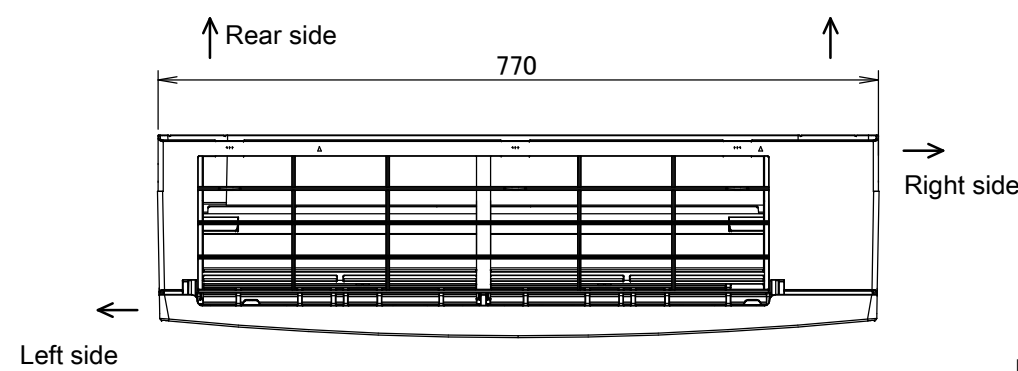

Adresa: Str. Heliade Între Vii, nr. 8,  
Sec. 2, București

Standard location of holes in the wall

Wireless remote control

Required installation space

Blade angle

The mark (→) shows piping direction

Top view

Front view

Side view

↑ Recommended mounting plate retention spots (7 spots in all)

Installation plate FTXB50-60C

Model	Dimension	A	B	C	D	E	F	G	H	I	J	K	L	M
FTXB50-60C		1065	310	228	190	173	61	40	45	48	91	219	580	45