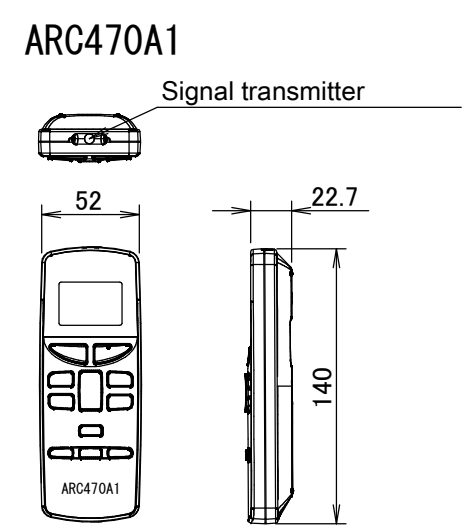

Adresa: Str. Heliade Între Vii, nr. 8,  
Sec. 2, București

Standard location of holes in the wall

Wireless remote control

Required installation space

Blade angle

The mark (→) shows piping direction

Top view

Front view

Side view

↑ Recommended mounting plate retention spots (7 spots in all)

Installation plate FTXB50-60C

Model	Dimension	A	B	C	D	E	F	G	H	I	J	K	L	M
FTXB50-60C		1065	310	228	190	173	61	40	45	48	91	219	580	45