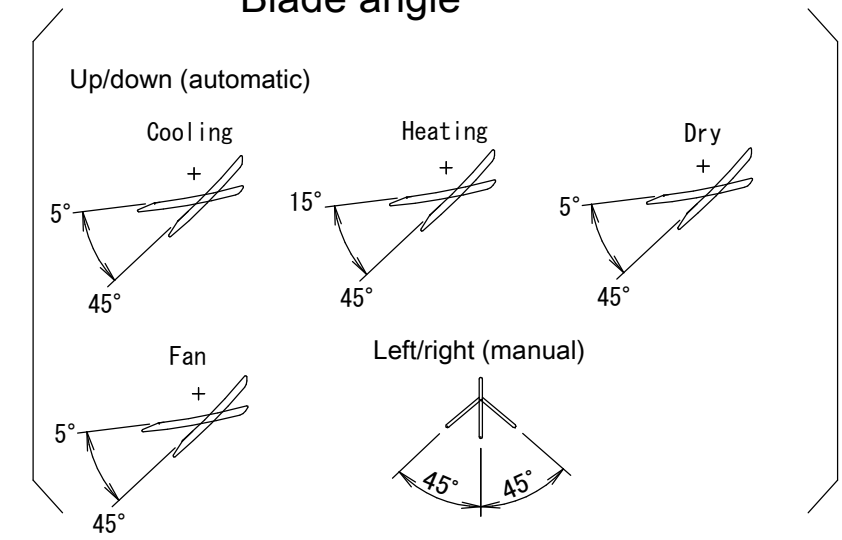

Adresa: Str. Heliade Între Vii, nr. 8,  
Sec. 2, București

Standard location of holes in the wall

Wireless remote control

Required installation space

Blade angle

The mark (→) shows piping direction

Top view

Front view

Side view

↑ Recommended mounting plate retention spots (7 spots in all)

Installation plate FTXB50-60C

Model	Dimension	A	B	C	D	E	F	G	H	I	J	K	L	M
FTXB50-60C		1065	310	228	190	173	61	40	45	48	91	219	580	45