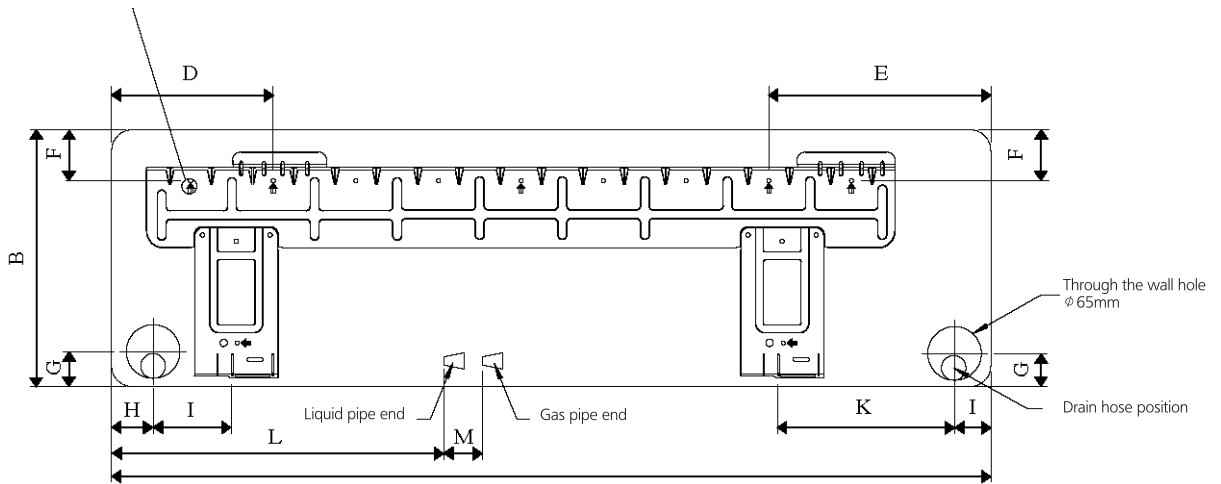

Adresa: Str. Heliade Între Vii, nr. 8,  
Sec. 2, București

Standard location of holes in the wall

Wireless remote control

Required installation space

Blade angle

The mark (→) shows piping direction

Top view

Front view

Side view

↑ Recommended mounting plate retention spots (7 spots in all)

Installation plate FTXB50-60C

Model	Dimension	A	B	C	D	E	F	G	H	I	J	K	L	M
FTXB50-60C		1065	310	228	190	173	61	40	45	48	91	219	580	45