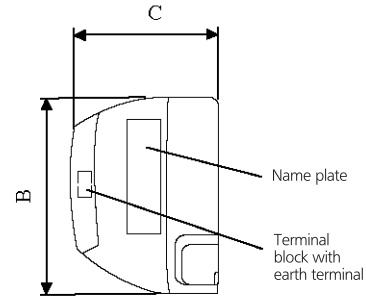

Adresa: Str. Heliade Între Vii, nr. 8,  
Sec. 2, București

Standard location of holes in the wall

Wireless remote control

Required installation space

Blade angle

The mark (→) shows piping direction

Top view

Front view

Side view

↑ Recommended mounting plate retention spots (7 spots in all)

Installation plate FTXB50-60C

Model	Dimension	A	B	C	D	E	F	G	H	I	J	K	L	M
FTXB50-60C		1065	310	228	190	173	61	40	45	48	91	219	580	45