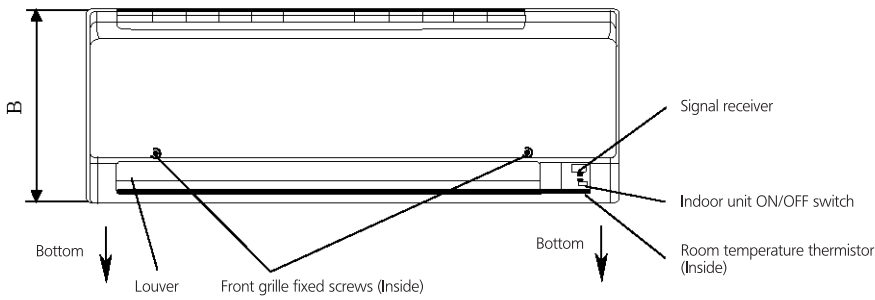

Adresa: Str. Heliade Între Vii, nr. 8,  
Sec. 2, București

Standard location of holes in the wall

Wireless remote control

Required installation space

Blade angle

The mark (→) shows piping direction

Top view

Front view

Side view

↑ Recommended mounting plate retention spots (7 spots in all)

Installation plate FTXB50-60C

Model	Dimension	A	B	C	D	E	F	G	H	I	J	K	L	M
FTXB50-60C		1065	310	228	190	173	61	40	45	48	91	219	580	45