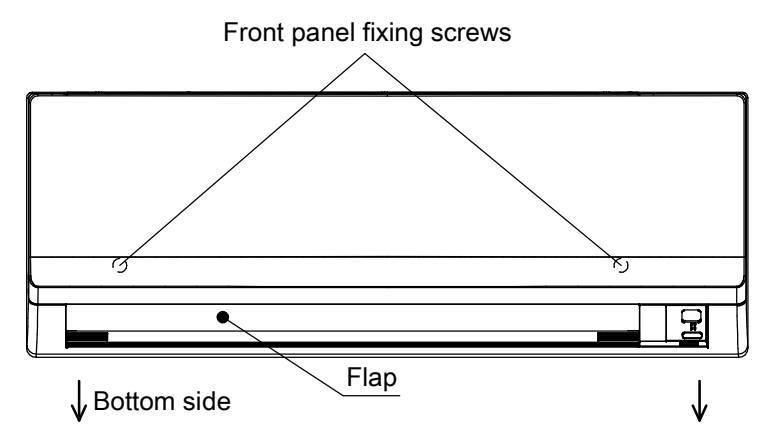

Adresa: Str. Heliade Între Vii, nr. 8,  
Sec. 2, București

Standard location of holes in the wall

Wireless remote control

Required installation space

Blade angle

The mark (→) shows piping direction

Top view