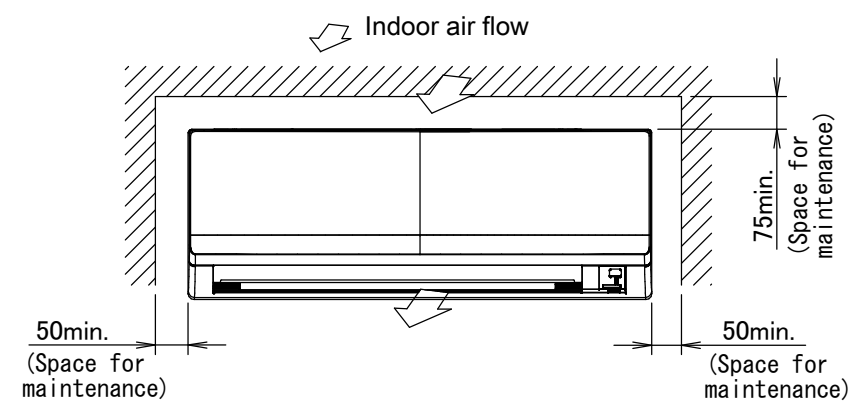

Adresa: Str. Heliade Între Vii, nr. 8,  
Sec. 2, București

Standard location of holes in the wall

Wireless remote control

Required installation space

Blade angle

The mark (→) shows piping direction

Top view

Front view

Side view

↑ Recommended mounting plate retention spots (7 spots in all)

Installation plate FTXB50-60C

Model	Dimension	A	B	C	D	E	F	G	H	I	J	K	L	M
FTXB50-60C		1065	310	228	190	173	61	40	45	48	91	219	580	45