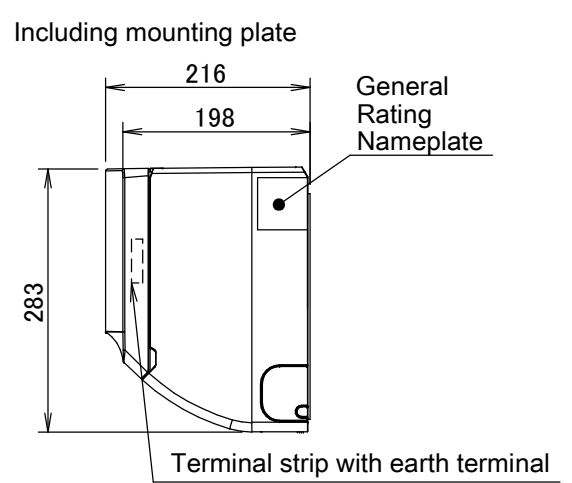

Adresa: Str. Heliade Între Vii, nr. 8,  
Sec. 2, București

Standard location of holes in the wall

Wireless remote control

Required installation space

Blade angle

The mark (→) shows piping direction

Top view

Front view

Side view

↑ Recommended mounting plate retention spots (7 spots in all)

Installation plate FTXB50-60C

Model	Dimension	A	B	C	D	E	F	G	H	I	J	K	L	M
FTXB50-60C		1065	310	228	190	173	61	40	45	48	91	219	580	45