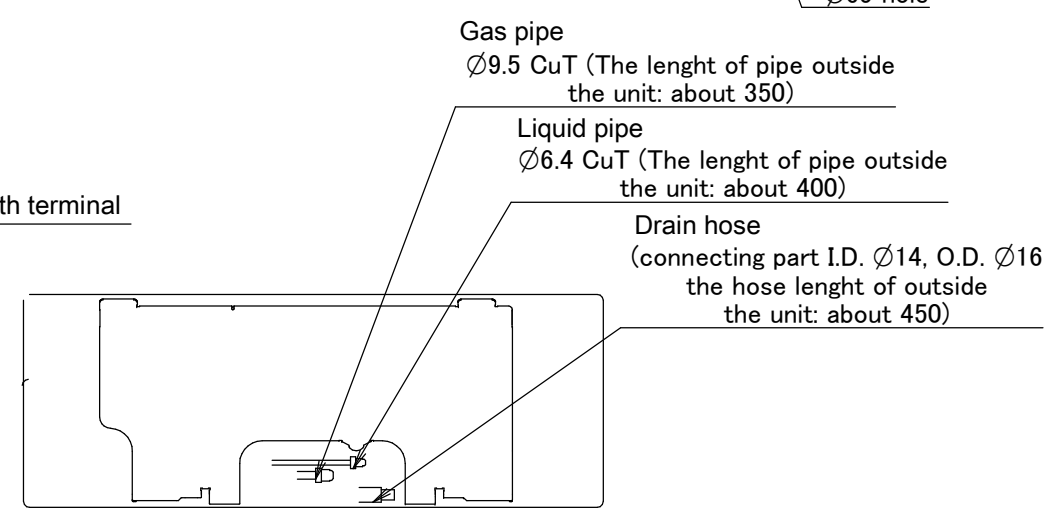

Adresa: Str. Heliade Între Vii, nr. 8,  
Sec. 2, București

Standard location of holes in the wall

Wireless remote control

Required installation space

Blade angle

The mark (→) shows piping direction

Top view

Front view

Side view

↑ Recommended mounting plate retention spots (7 spots in all)

Installation plate FTXB50-60C

Model	Dimension	A	B	C	D	E	F	G	H	I	J	K	L	M
FTXB50-60C		1065	310	228	190	173	61	40	45	48	91	219	580	45