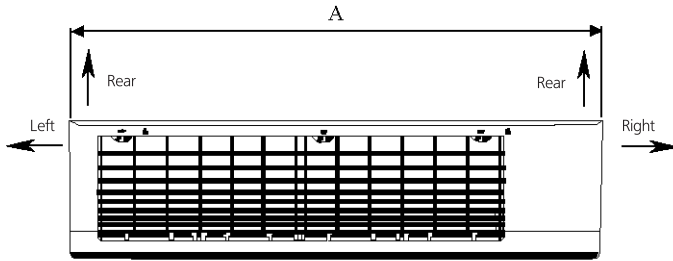

Adresa: Str. Heliade Între Vii, nr. 8,  
Sec. 2, București

Standard location of holes in the wall

Wireless remote control

Required installation space

Blade angle

The mark (→) shows piping direction

Top view

Front view

Side view

↑ Recommended mounting plate retention spots (7 spots in all)

Installation plate FTXB50-60C

Model	Dimension	A	B	C	D	E	F	G	H	I	J	K	L	M
FTXB50-60C		1065	310	228	190	173	61	40	45	48	91	219	580	45