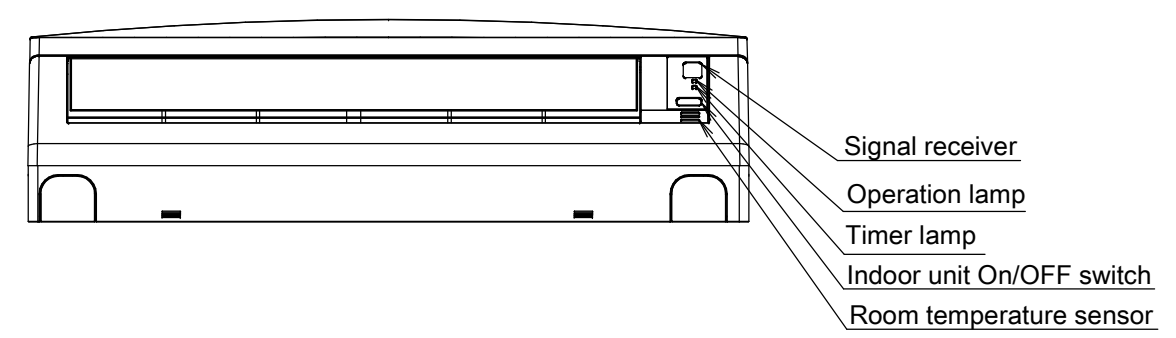

Adresa: Str. Heliade Între Vii, nr. 8,  
Sec. 2, București

Standard location of holes in the wall

Wireless remote control

Required installation space

Blade angle

The mark (→) shows piping direction

Top view