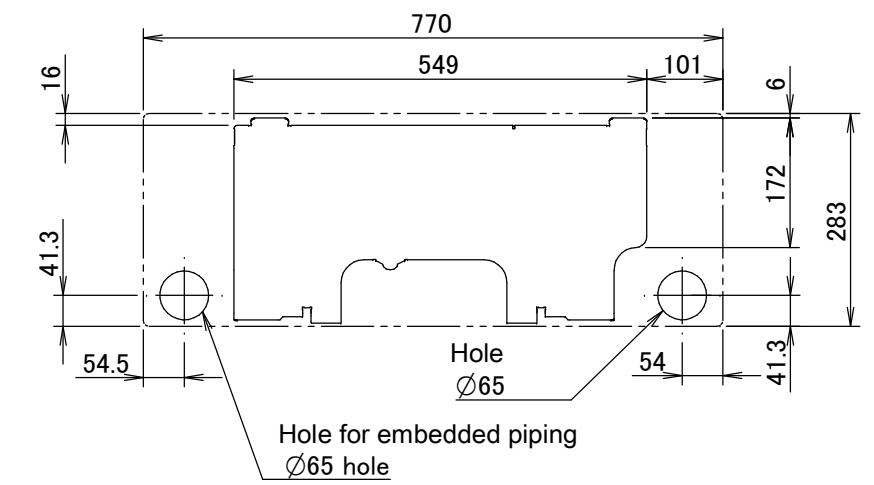

Adresa: Str. Heliade Între Vii, nr. 8,  
Sec. 2, București

Standard location of holes in the wall

Wireless remote control

Required installation space

Blade angle

The mark (→) shows piping direction

Top view

Front view

Side view

↑ Recommended mounting plate retention spots (7 spots in all)

Installation plate FTXB50-60C

Model	Dimension	A	B	C	D	E	F	G	H	I	J	K	L	M
FTXB50-60C		1065	310	228	190	173	61	40	45	48	91	219	580	45