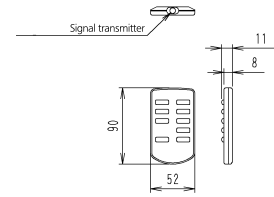

MC70LVM

- Required installation space
(If installed on the table or the floor)

- Dimension of remote controller
(ARC458A7)

Power supply cord
 Plug type: C-Type
 Type of Cordage: H05VH2-F
 Cross Sectional Area: 0.75mm²
 Number of conductors: 2
 Length outside machine: 2000±50