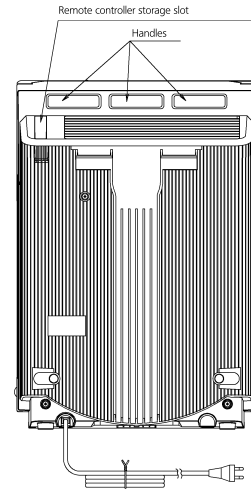

MC70LVM

- Required installation space
(If installed on the table or the floor)

- Dimension of remote controller
(ARC458A7)

Power supply cord
 Plug type: C-Type
 Type of Cordage: H05VH2-F
 Cross Sectional Area: 0.75mm²
 Number of conductors: 2
 Length outside machine: 2000±50