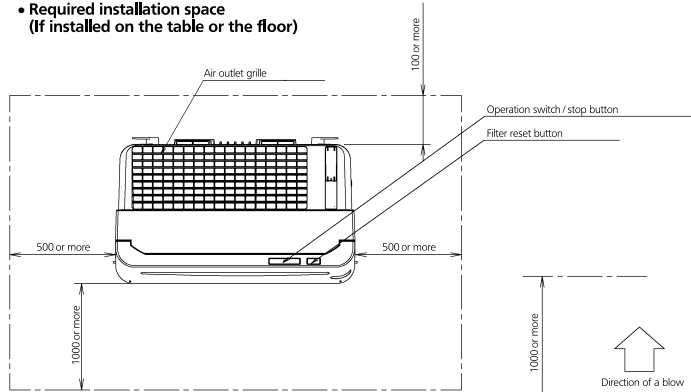

MC70LVM

- Required installation space
(If installed on the table or the floor)

- Dimension of remote controller
(ARC458A7)

Power supply cord
 Plug type: C-Type
 Type of Cordage: H05VH2-F
 Cross Sectional Area: 0.75mm²
 Number of conductors: 2
 Length outside machine: 2000±50