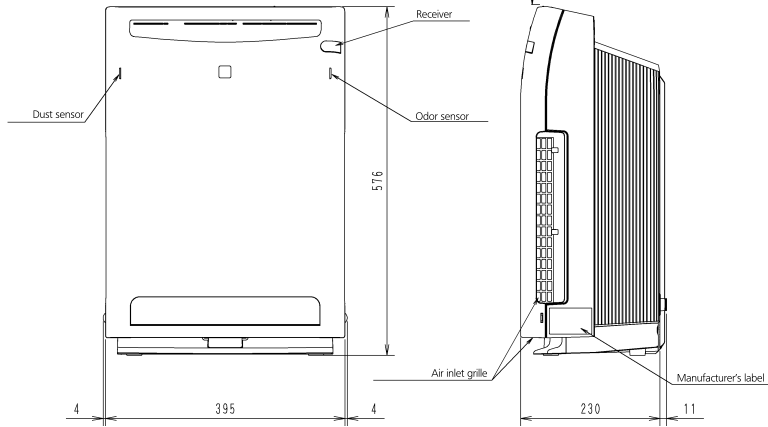

MC70LVM

- Required installation space
(If installed on the table or the floor)

- Dimension of remote controller
(ARC458A7)

Power supply cord
 Plug type: C-Type
 Type of Cordage: H05VH2-F
 Cross Sectional Area: 0.75mm²
 Number of conductors: 2
 Length outside machine: 2000±50