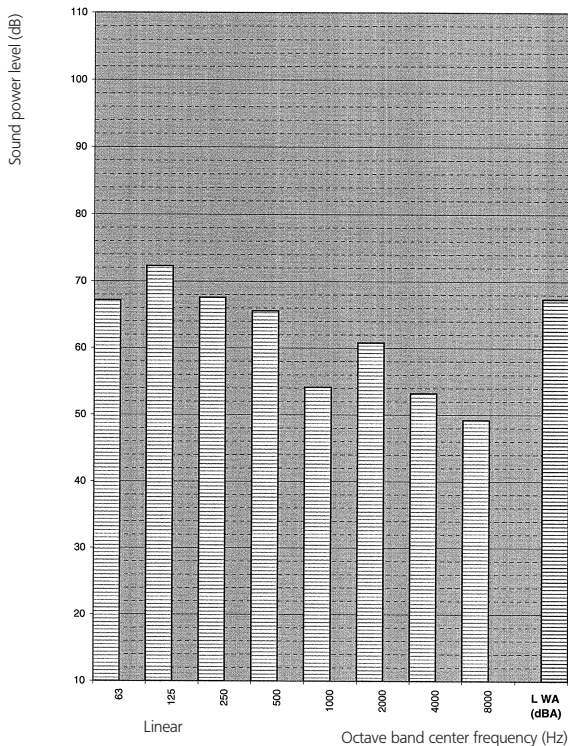

EWWP045-055KBW1N (16-20hp)

4TW57197-3

NOTES

Option low noise = -3dBa